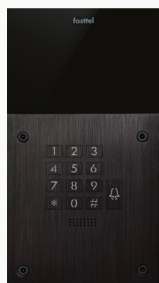

FT600(K)SIP & FT600SIP-X FT600(K)SIPVC & FT600SIPVC-X

NO CAMERA

FT600SIP

1 button,
no camera

FT600KSIP

1 button,
with keyboard
no camera

FT600SIP-2

2 buttons,
no camera

FT600SIP-3

3 buttons,
no camera

FT600SIP-4

4 buttons,
no camera

FT600SIP-5

5 buttons,
no camera