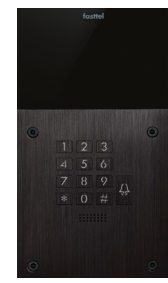

FT600KSIPVC

1 button, keypad,
with camera

SPECIFICATIONS

1. The optional 140° camera is very subtly concealed so that the visitor does not feel spied on and vandalism is not attracted.
2. The volume of the microphone can be adjusted independently of that of the loudspeaker.
3. A light sensor switches the camera to a perfect black and white night image in the dark.
4. With 4 anti-vandal screws, the outdoor station is firmly fixed.
5. With the optional keyboard 2 relays can be controlled.
6. The very powerful loudspeaker is adjustable in several steps.
7. The frame is made of brushed aluminum and glass.

FT600BUS

This module allows you to choose between built-in or surface-mounted.

FT600HW

Hollow wall accessory.

FT600SIP

1 button,
no camera

FT600SIPVC

1 button,
with camera

FT600KSIP

1 button, keypad,
no camera

APPLICATIONS

FT600W
7" IP color monitor

FT600LIC
App for smartphones

SIP PBX
Ip telephone exchange

CLOUD BPX
Cloud telephone exchange

FT9002A/4A
Door Access System Controller

The intercom also has a wiegand connection so that the keypad can be reintegrated into the access control system of the end customer.

You are free to place it in all environments where SIP connections are possible. In short, a unique and beautiful design!