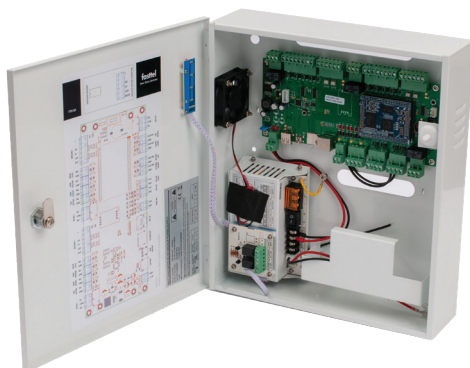

FT600KSIPVC

1 button, keypad,
with camera

SPECIFICATIONS

1. The optional 140° camera is very subtly concealed so that the visitor does not feel spied on and vandalism is not attracted.
2. The volume of the microphone can be adjusted independently of that of the loudspeaker.
3. A light sensor switches the camera to a perfect black and white night image in the dark.
4. With 4 anti-vandal screws, the outdoor station is firmly fixed.
5. With the optional keyboard 2 relays can be controlled.
6. The very powerful loudspeaker is adjustable in several steps.
7. The frame is made of brushed aluminum and glass.

FT600BUS

This module allows you to choose between built-in or surface-mounted.

FT600HW

Hollow wall accessory.

FT600SIP

1 button,
no camera

FT600SIPVC

1 button,
with camera

FT600KSIP

1 button, keypad,
no camera

APPLICATIONS

FT600W
7" IP color monitor

FT600LIC
App for smartphones

SIP PBX
Ip telephone exchange

CLOUD BPX
Cloud telephone exchange

FT9002A/4A
Door Access System Controller

FT600KSIPVC

FT600SIPVC

FTW30CC
10" IP color monitor

FT30CC
10" IP/Android color monitor

Our FT600SIP(VC) & FT600KSIP(VC) are SIP intercoms that can be used in all telephony environments.

The outdoor station all have 2 SIP accounts that can be activated simultaneously. This creates the possibility to connect them to our Cloud environment, so that the customer can use the app on the smartphone, but also a simultaneous link to the customer's telephony environment. A 2M pixels Day/night camera is optional.