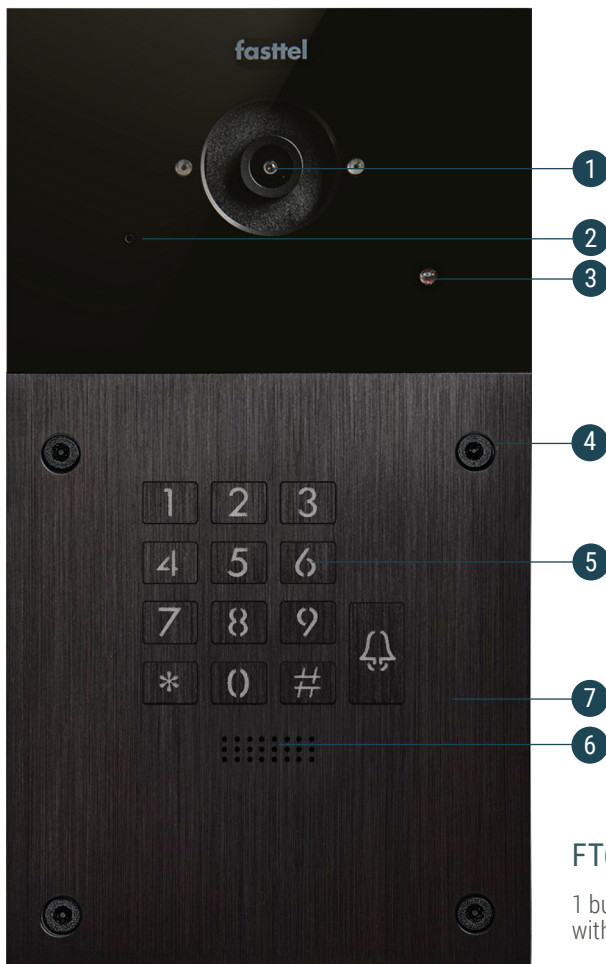

DOORPHONE ENTRY IP

fasttel

1	2	3	
4	5	6	
7	8	9	🔔
*	0	#	

RENF

SIP OUTDOOR STATION

FT600(K)SIP & FT600SIP-X FT600(K)SIPVC & FT600SIPVC-X

Looking for a classy product and yet very budget-friendly?

The FT600SIP and FT600KSIP are IP intercoms that can be connected to any desired cloud platform or PBX.

Its price will surprise you, but make no mistake: the finish of the out-post is and remains a real Fasttel: beautiful black anodized aluminum finished with real glass!

Plastic doesn't stand a chance again.

FT600KSIPVC

1 button, keypad,
with camera

SPECIFICATIONS

1. The optional 140° camera is very subtly concealed so that the visitor does not feel spied on and vandalism is not attracted.
2. The volume of the microphone can be adjusted independently of that of the loudspeaker.
3. A light sensor switches the camera to a perfect black and white night image in the dark.
4. With 4 anti-vandal screws, the outdoor station is firmly fixed.
5. With the optional keyboard 2 relays can be controlled.
6. The very powerful loudspeaker is adjustable in several steps.
7. The frame is made of brushed aluminum and glass.

FT600BUS

This module allows you to choose between built-in or surface-mounted.

FT600HW

Hollow wall accessory.

FT600SIP

1 button,
no camera

FT600SIPVC

1 button,
with camera