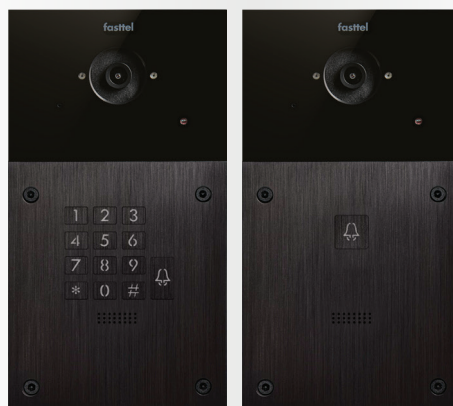

FT600KSIPVC

1 button, keypad,
with camera

SPECIFICATIONS

1. The optional 140° camera is very subtly concealed so that the visitor does not feel spied on and vandalism is not attracted.
2. The volume of the microphone can be adjusted independently of that of the loudspeaker.
3. A light sensor switches the camera to a perfect black and white night image in the dark.
4. With 4 anti-vandal screws, the outdoor station is firmly fixed.
5. With the optional keyboard 2 relays can be controlled.
6. The very powerful loudspeaker is adjustable in several steps.
7. The frame is made of brushed aluminum and glass.

FT600BUS

This module allows you to choose between built-in or surface-mounted.

FT600HW

Hollow wall accessory.

FT600SIP

1 button,
no camera

FT600SIPVC

1 button,
with camera

FT600KSIP

1 button, keypad,
no camera

APPLICATIONS

FT600W
7" IP color monitor

FT600LIC
App for smartphones

SIP PBX
Ip telephone exchange

CLOUD BPX
Cloud telephone exchange

FT9002A/4A
Door Access System Controller

FT600KSIPVC

FT600SIPVC

FTW30CC
10" IP color monitor

FT30CC
10" IP/Android color monitor

Our FT600SIP(VC) & FT600KSIP(VC) are SIP intercoms that can be used in all telephony environments.

The outdoor station all have 2 SIP accounts that can be activated simultaneously. This creates the possibility to connect them to our Cloud environment, so that the customer can use the app on the smartphone, but also a simultaneous link to the customer's telephony environment. A 2M pixels Day/night camera is optional.