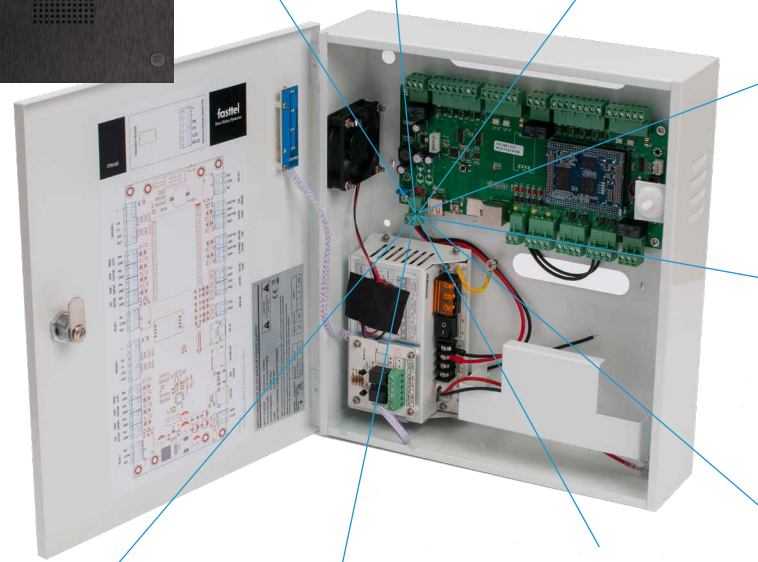

FT25K

Access keypad
150 x 150 mm

FT24K

Access keypad
143 x 143 mm

FT23K

Access keypad
136 x 51 mm