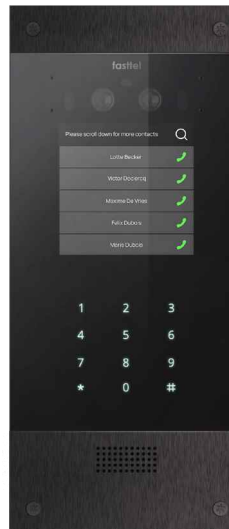

# FT9002A/4A: Door Access System Controller

Fasttel supplies an access control system that can be used in any building and is suitable for multiple doors.

The basic controller FT9002A has a strong steel housing. The status of the system can be read from the outside via 4 clear LEDs.

On the inside you will find a diagram of all possible connections.

The following can be connected to the controller:

- Wiegand card readers 26 / 34 / 42 / 66 / 128 / 256 bit
- QR Code reader
- Keypads

Each reader connection has:

- Door contact
- Exit button on each reader
- Door position open or closed
- Glass break notification

Furthermore, the system has 4 general messages/ alarm outputs

- 220 volt failure
- Low battery voltage
- Tamper notification
- Fire notification

### FT800KVC Wizard Prestige

with Wiegand access keypad, card & QRcode reader and face recognition.