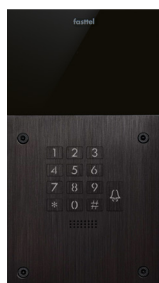

FTW30CC
10" SIP Android 12 color monitor: white

FT30CC
10" SIP Android 12 color monitor: black

The outdoor stations have 2 SIP accounts that can be activated simultaneously. This creates the possibility to connect them to our Cloud environment, so that the customer can use the app on the smartphone, but also a simultaneous link to the customer's telephony environment. A 2M pixels Day/night camera is optional.

The intercom also has a wiegand connection so that the keypad can be reintegrated into the access control system of the end customer.

You are free to place it in all environments where SIP connections are possible. In short, a unique and beautiful design!

SIP INDOOR STATIONS

FT600(K)SIP & FT600SIP-X FT600(K)SIPVC & FT600SIPVC-X

NO CAMERA

FT600SIP

1 button,
no camera

FT600KSIP

1 button,
with keyboard
no camera

FT600SIP-2

2 buttons,
no camera

FT600SIP-3

3 buttons,
no camera

FT600SIP-4

4 buttons,
no camera

FT600SIP-5

5 buttons,
no camera

INCLUDES COLOR CAMERA