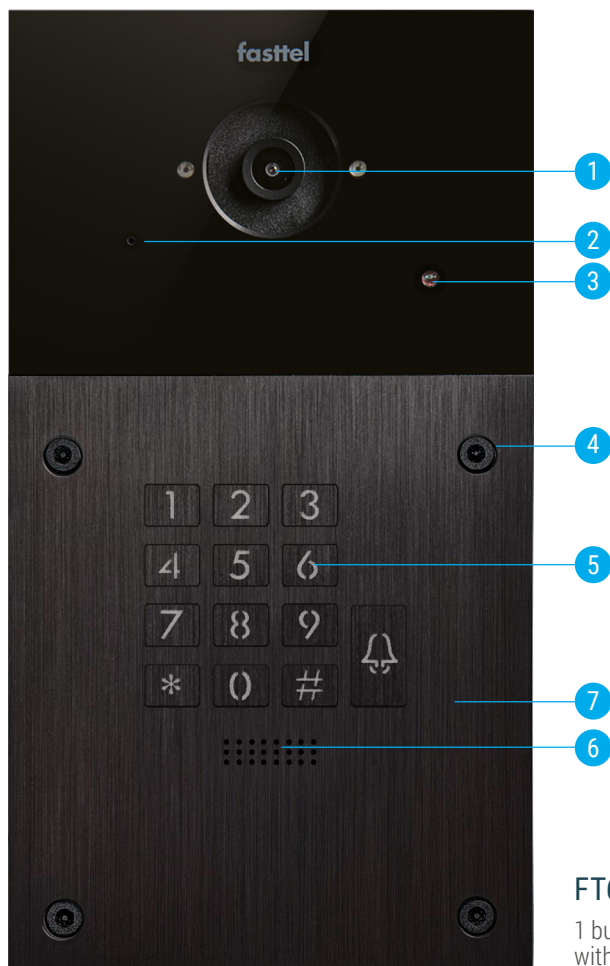

DOORPHONE
ENTRY IP

SIP OUTDOOR STATION: ENTRY

FT600(K)SIP & FT600SIP-X FT600(K)SIPVC & FT600SIPVC-X

Looking for a classy product and yet very budget-friendly?

The FT600SIP and FT600KSIP are IP intercoms that can be connected to any desired cloud platform or PBX.

Its price will surprise you, but make no mistake: the finish of the out-post is and remains a real Fasttel: beautiful black anodized aluminum finished with real glass!

Plastic doesn't stand a chance again.

SPECIFICATIONS

1. The optional 140° camera is very subtly concealed so that the visitor does not feel spied on and vandalism is not attracted.
2. The volume of the microphone can be adjusted independently of that of the loudspeaker.
3. A light sensor switches the camera to a perfect black and white night image in the dark.
4. With 4 anti-vandal screws, the outdoor station is firmly fixed.
5. With the optional keyboard 2 relays can be controlled.
6. The very powerful loudspeaker is adjustable in several steps.
7. The frame is made of brushed aluminum and glass.

FT600BUS

This module allows you to choose between built-in or surface-mounted.

FT800HW

Accessory for hollow walls (e.g., gate columns).

fasttel

1	2	3	
4	5	6	
7	8	9	🔔
*	0	#	

RENF

3-Entry