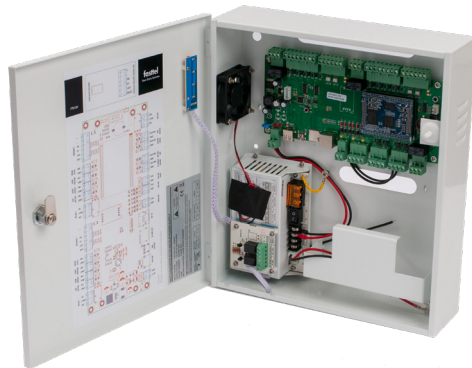

FT600BUS

This module allows you to choose between built-in or surface-mounted.

FT800HW

Accessory for hollow walls (e.g., gate columns).

fasttel

1	2	3	
4	5	6	
7	8	9	🔔
*	0	#	

RENF

3-Entry

APPLICATIONS

FT600LIC
App for smartphones

SIP PBX
Ip telephone exchange

FT600W
7" IP kleuren monitor

FT9002A/4A
Door Access System Controller

FT600KSIPVC

FT600SIPVC

CLOUD BPX
Cloud telephone exchange

FTW30CC
10" SIP Android 12 color monitor: white

FT30CC
10" SIP Android 12 color monitor: black

The outdoor stations have 2 SIP accounts that can be activated simultaneously. This creates the possibility to connect them to our Cloud environment, so that the customer can use the app on the smartphone, but also a simultaneous link to the customer's telephony environment. A 2M pixels Day/night camera is optional.

The intercom also has a wiegand connection so that the keypad can be reintegrated into the access control system of the end customer.

You are free to place it in all environments where SIP connections are possible. In short, a unique and beautiful design!