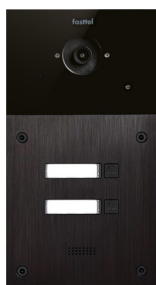

SIP INDOOR STATIONS

FT600(K)SIP & FT600SIP-X FT600(K)SIPVC & FT600SIPVC-X

NO CAMERA

FT600SIP

1 button,
no camera

FT600KSIP

1 button,
with keyboard
no camera

FT600SIP-2

2 buttons,
no camera

FT600SIP-3

3 buttons,
no camera

FT600SIP-4

4 buttons,
no camera

FT600SIP-5

5 buttons,
no camera

INCLUDES COLOR CAMERA

FT600SIPVC

1 button,
with camera

FT600KSIPVC

1 button,
with keyboard
and camera

FT600SIPVC-2

2 buttons,
with camera

FT600SIPVC-3

3 buttons,
with camera